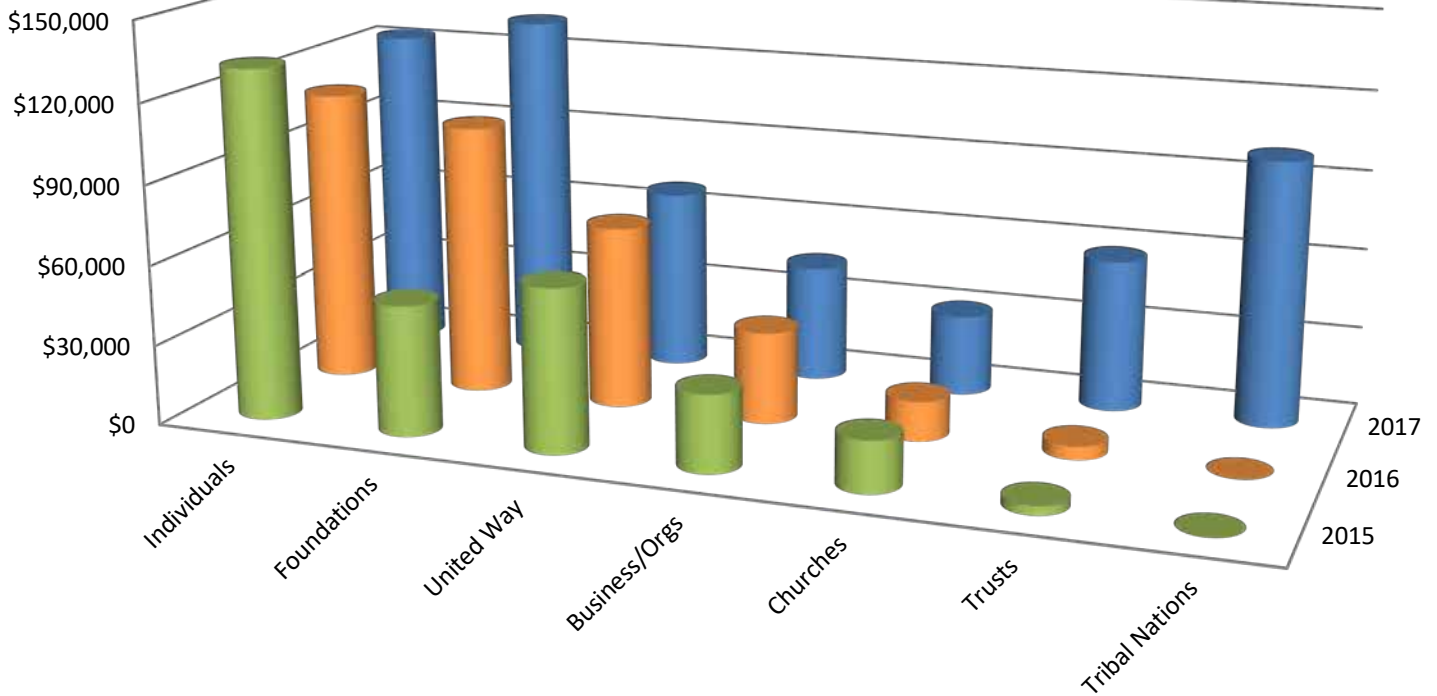

Dan Foster, LCSW, MSW, Director of Programs

Rhonda Styles-Rohde,

Director of Marketing & Communications

Krislyn Thompson, Director of Business Affairs

FINANCIALS

2017

FUNDRAISING

| | Individuals | Foundations | United Way | Business/Orgs | Churches | Trusts | Tribal Nations |
|--------|-------------|-------------|------------|---------------|----------|----------|----------------|
| ■ 2015 | \$131,654 | \$49,346 | \$61,652 | \$29,221 | \$19,493 | \$3,560 | \$0 |
| ■ 2016 | \$110,802 | \$102,340 | \$68,795 | \$34,770 | \$15,078 | \$5,192 | \$0 |
| ■ 2017 | \$123,370 | \$132,650 | \$68,471 | \$44,233 | \$30,724 | \$57,546 | \$100,000 |